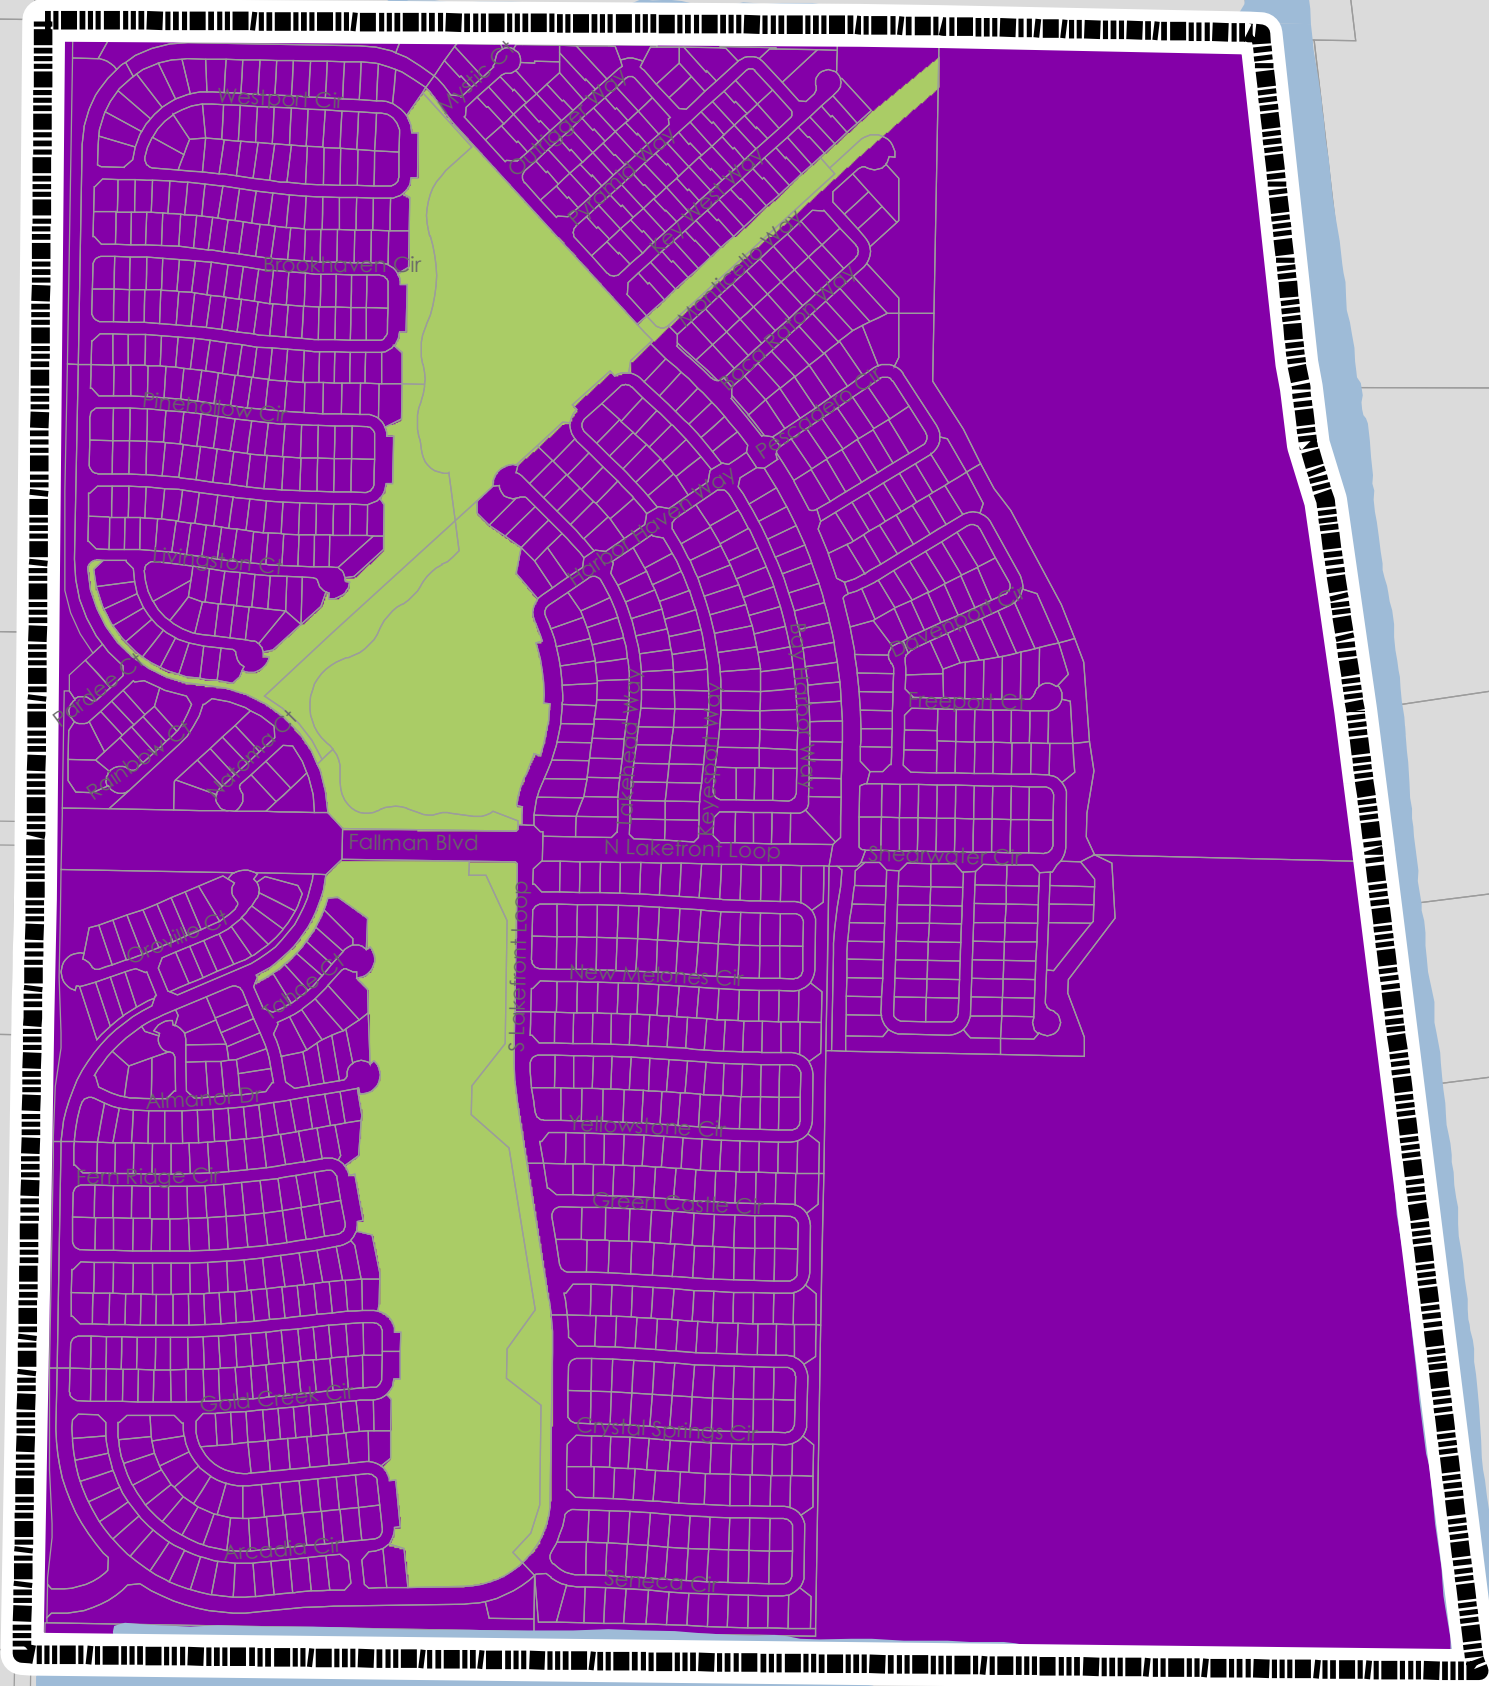

"Live Where You Play"

Discovery Bay Neighborhoods

Old River Elementary School

Sandy Cove Shopping Center

Subdivision Name

- Centex
- Discovery Bay West Village 1
- Lakeshore
- Ravenswood
- The Lakes at Discovery Bay

Discovery Bay CSD Referral Area

Parks