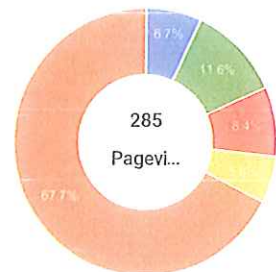

Nov 6, 2017 - Nov 6, 2017