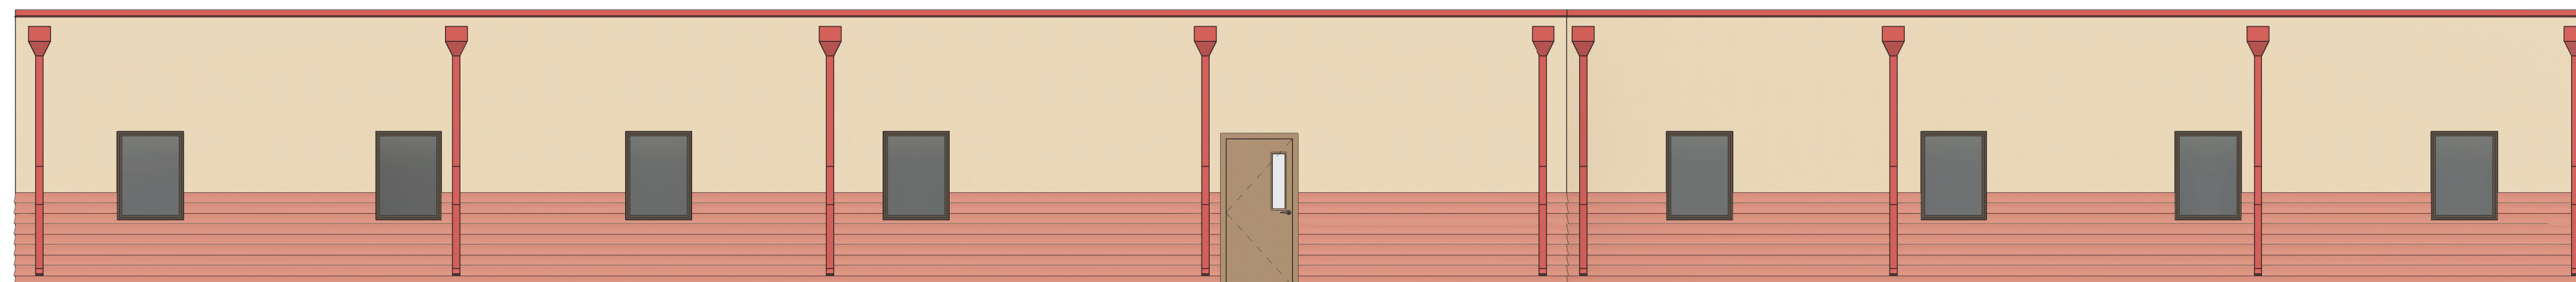

NOTE: RENDERING AND ELEVATIONS DEPICT APPROXIMATE MATERIALS IN A GENERIC LIGHTING CONDITION. FINAL LOOK MAY VARY. PLEASE REFER TO PRODUCT SAMPLES AND COLORS.

① REAR
3/16" = 1'-0"

② FRONT
3/16" = 1'-0"

③ LEFT SIDE
3/16" = 1'-0"

④ RIGHT SIDE
3/16" = 1'-0"