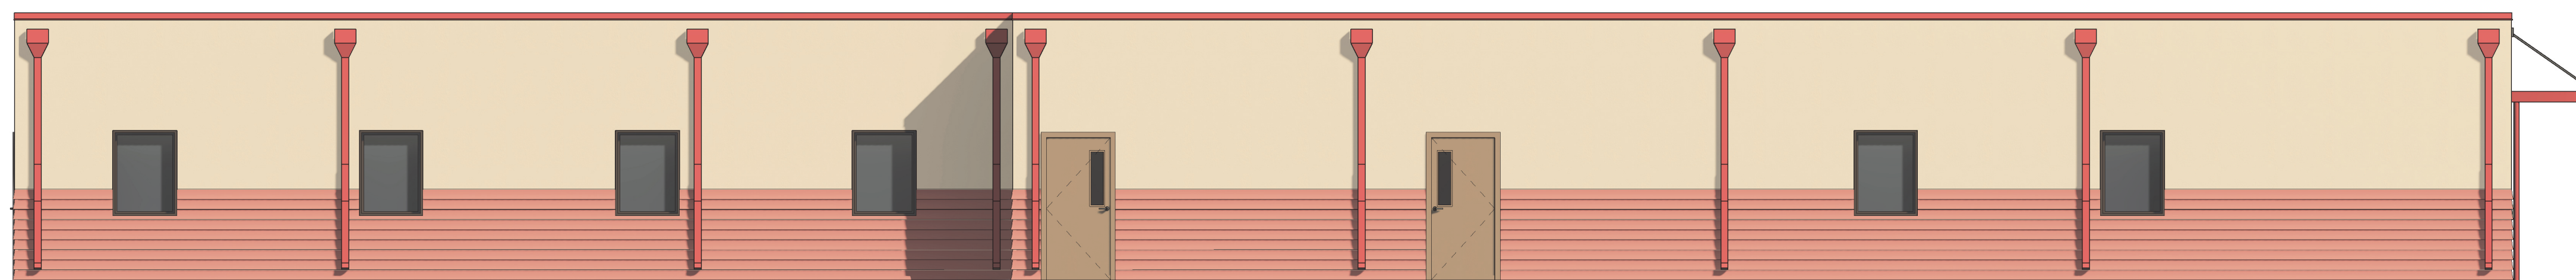

NOTE: RENDERING AND ELEVATIONS DEPICT APPROXIMATE MATERIALS IN A GENERIC LIGHTING CONDITION. FINAL LOOK MAY VARY. PLEASE REFER TO PRODUCT SAMPLES AND COLORS.

① REAR
3/16" = 1'-0"

② FRONT
3/16" = 1'-0"

③ LEFT SIDE
3/16" = 1'-0"

④ RIGHT SIDE
3/16" = 1'-0"