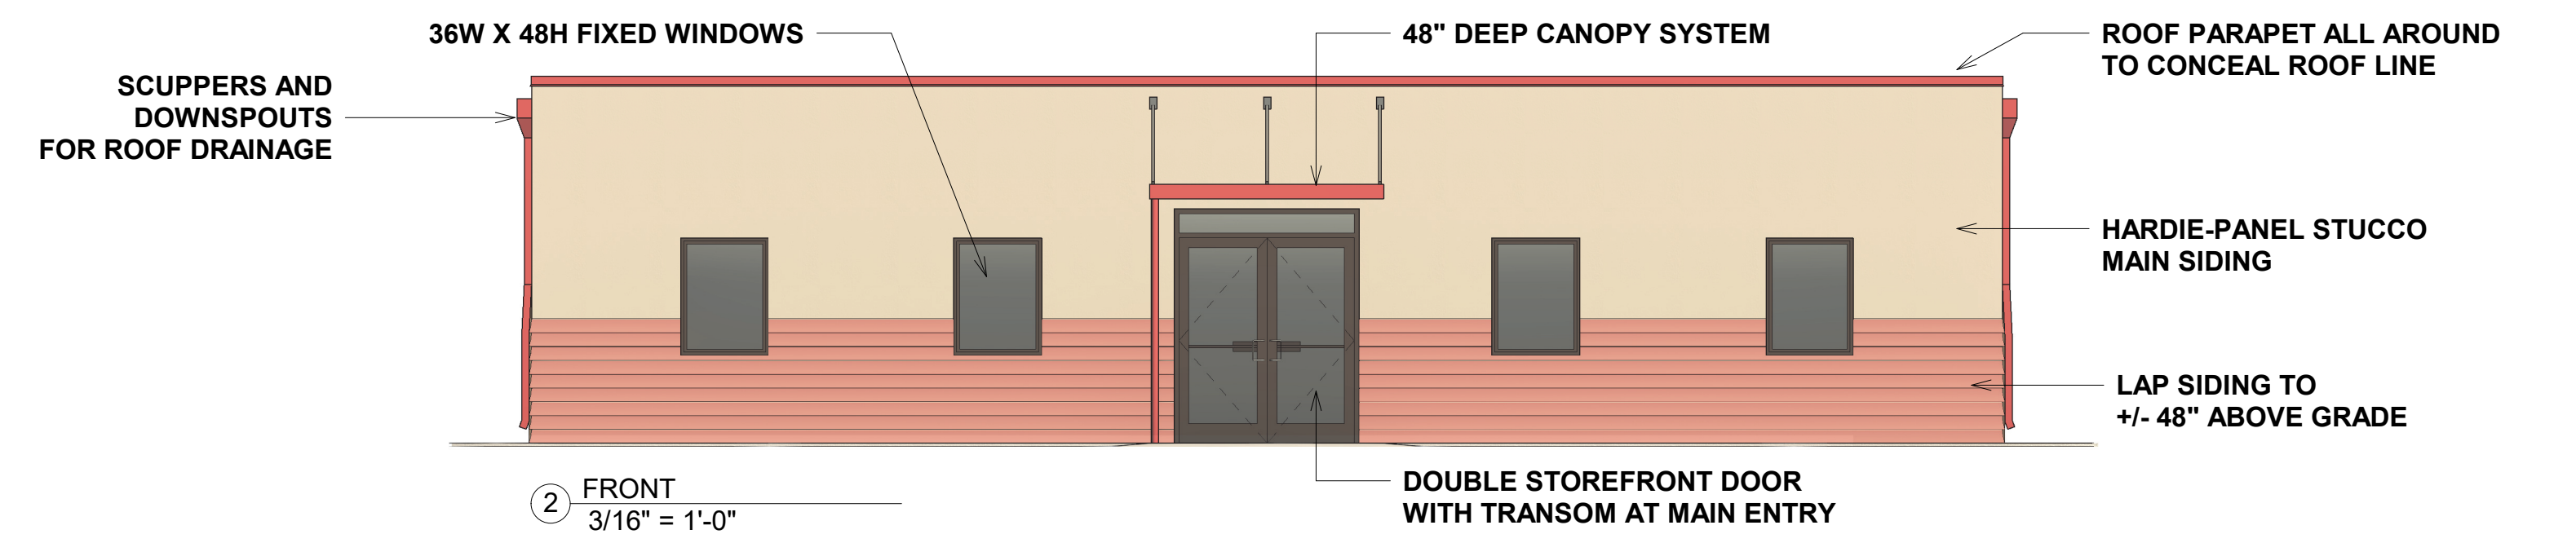

NOTE: RENDERING AND ELEVATIONS DEPICT APPROXIMATE MATERIALS IN A GENERIC LIGHTING CONDITION. FINAL LOOK MAY VARY. PLEASE REFER TO PRODUCT SAMPLES AND COLORS.

① REAR
3/16" = 1'-0"

② FRONT
3/16" = 1'-0"

③ LEFT SIDE
3/16" = 1'-0"

④ RIGHT SIDE
3/16" = 1'-0"