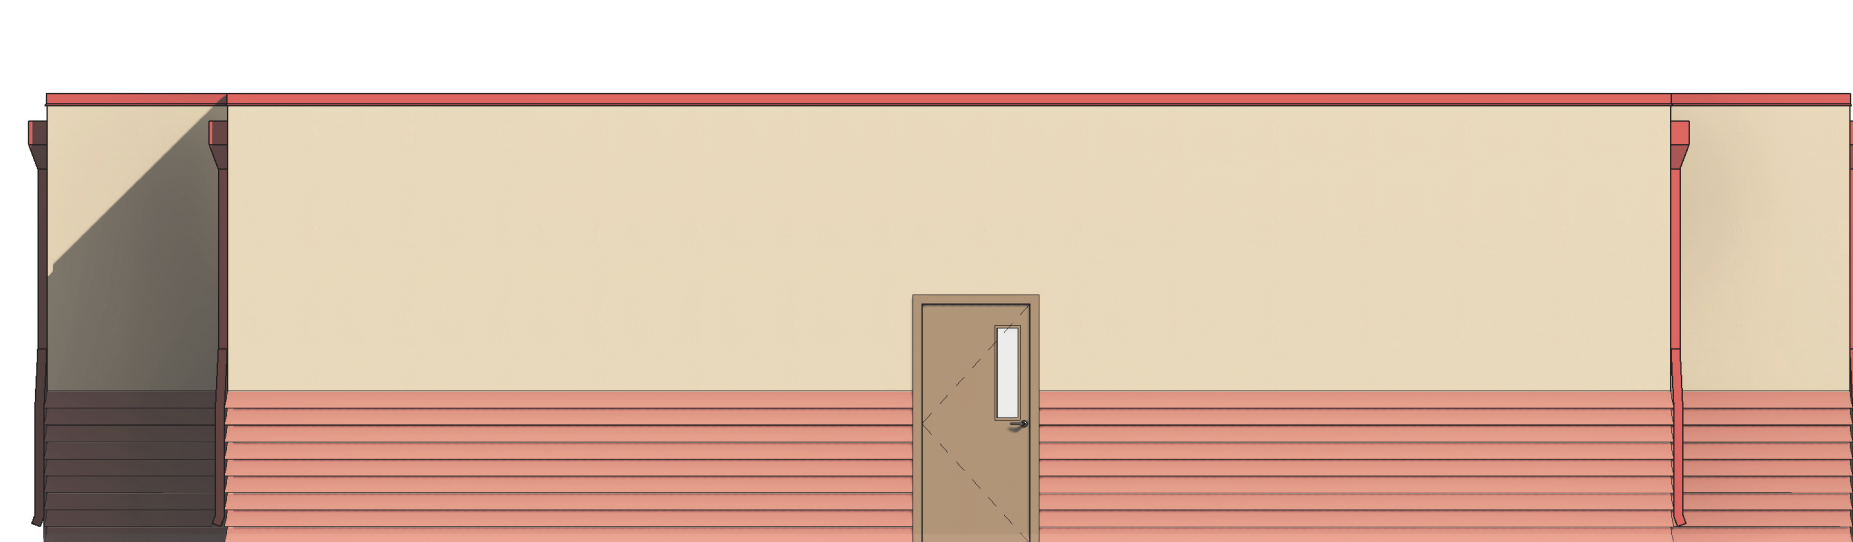

NOTE: RENDERING AND ELEVATIONS DEPICT APPROXIMATE MATERIALS IN A GENERIC LIGHTING CONDITION. FINAL LOOK MAY VARY. PLEASE REFER TO PRODUCT SAMPLES AND COLORS.

① REAR
3/16" = 1'-0"

② FRONT
3/16" = 1'-0"

③ LEFT SIDE
3/16" = 1'-0"

④ RIGHT SIDE
3/16" = 1'-0"